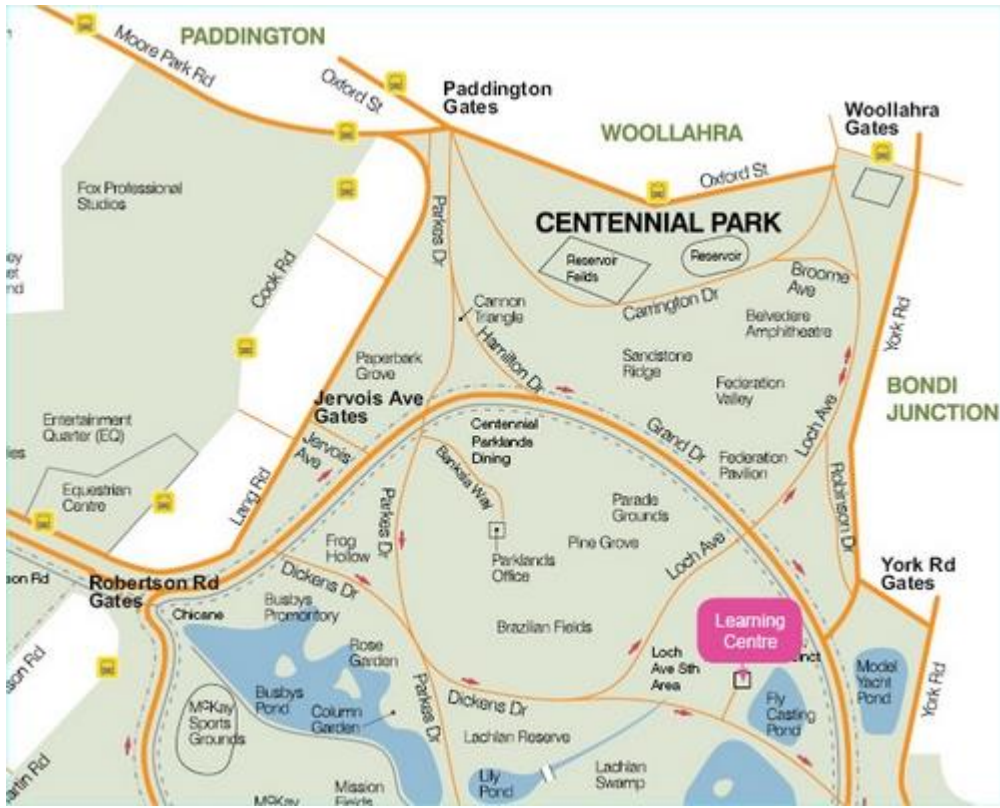

Meeting Point: Learning Centre, Centennial Parklands Education Precinct

This event is supported by

Local Land Services
Greater Sydney

and